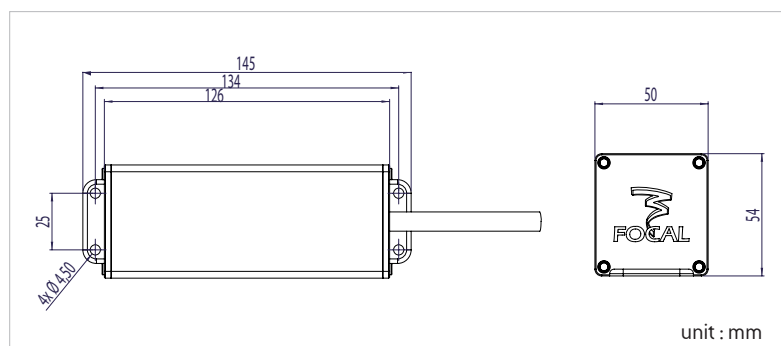

Woven protection sheath
Installation safety

Space requirement:

Advantages:

- Enhanced dynamic behavior
- Improved speaker control
- Punchier sound
- Serial low resistance capacitors